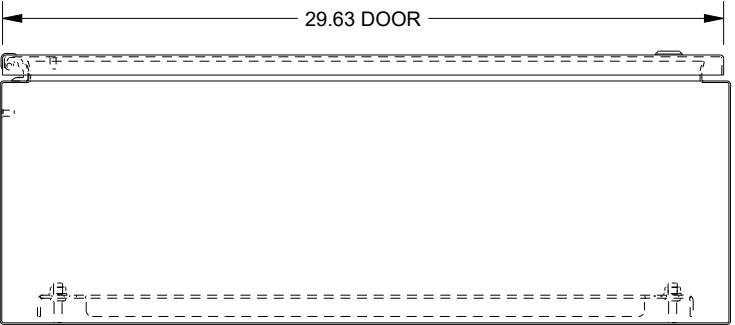

SAGINAW CONTROL & ENGINEERING SCE-42EL3010SS6LP

TOP VIEW

LEFT SIDE VIEW

FRONT VIEW

RIGHT SIDE VIEW

EXTERNAL REAR VIEW

BOTTOM VIEW