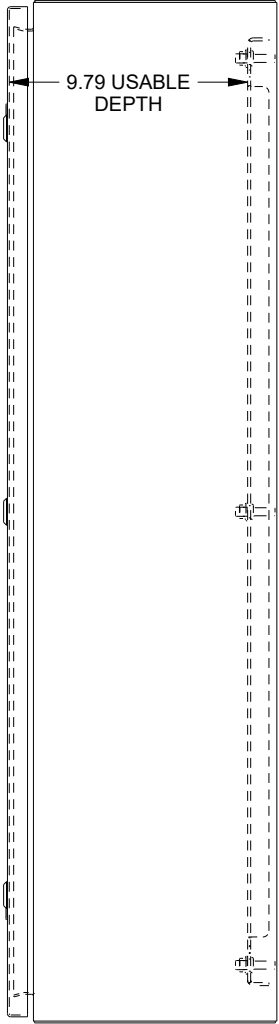

SAGINAW CONTROL & ENGINEERING SCE-42EL3010SS6LP

TOP VIEW

LEFT SIDE VIEW

FRONT VIEW

RIGHT SIDE VIEW

EXTERNAL REAR VIEW

BOTTOM VIEW