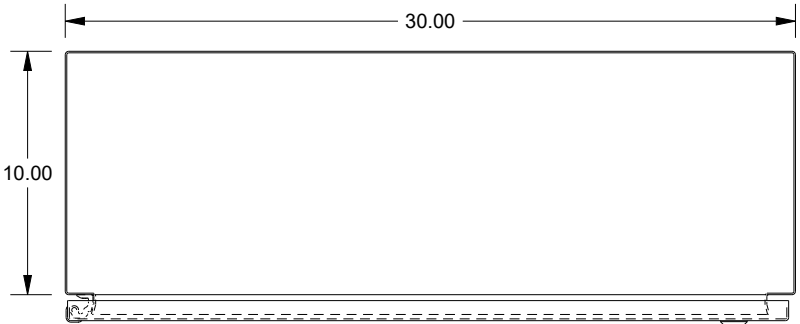

SAGINAW CONTROL & ENGINEERING SCE-42EL3010SS6LP

TOP VIEW

LEFT SIDE VIEW

FRONT VIEW

RIGHT SIDE VIEW

EXTERNAL REAR VIEW

BOTTOM VIEW