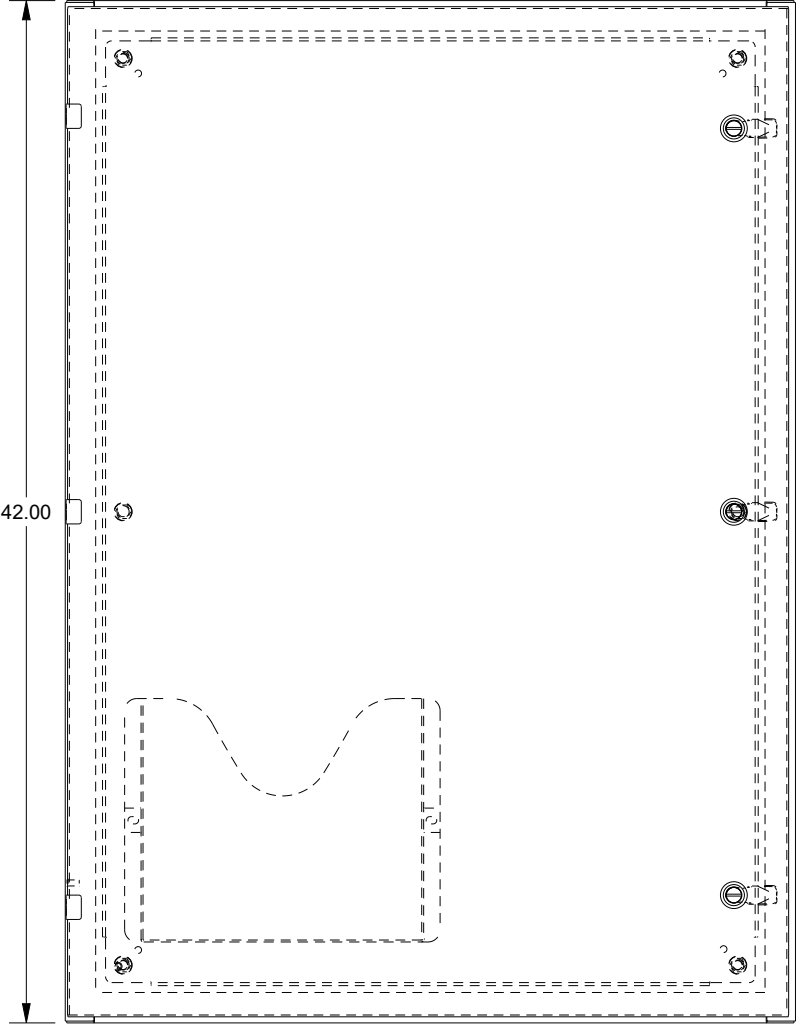

SAGINAW CONTROL & ENGINEERING SCE-42EL3010SS6LP

TOP VIEW

LEFT SIDE VIEW

FRONT VIEW

RIGHT SIDE VIEW

EXTERNAL REAR VIEW

BOTTOM VIEW