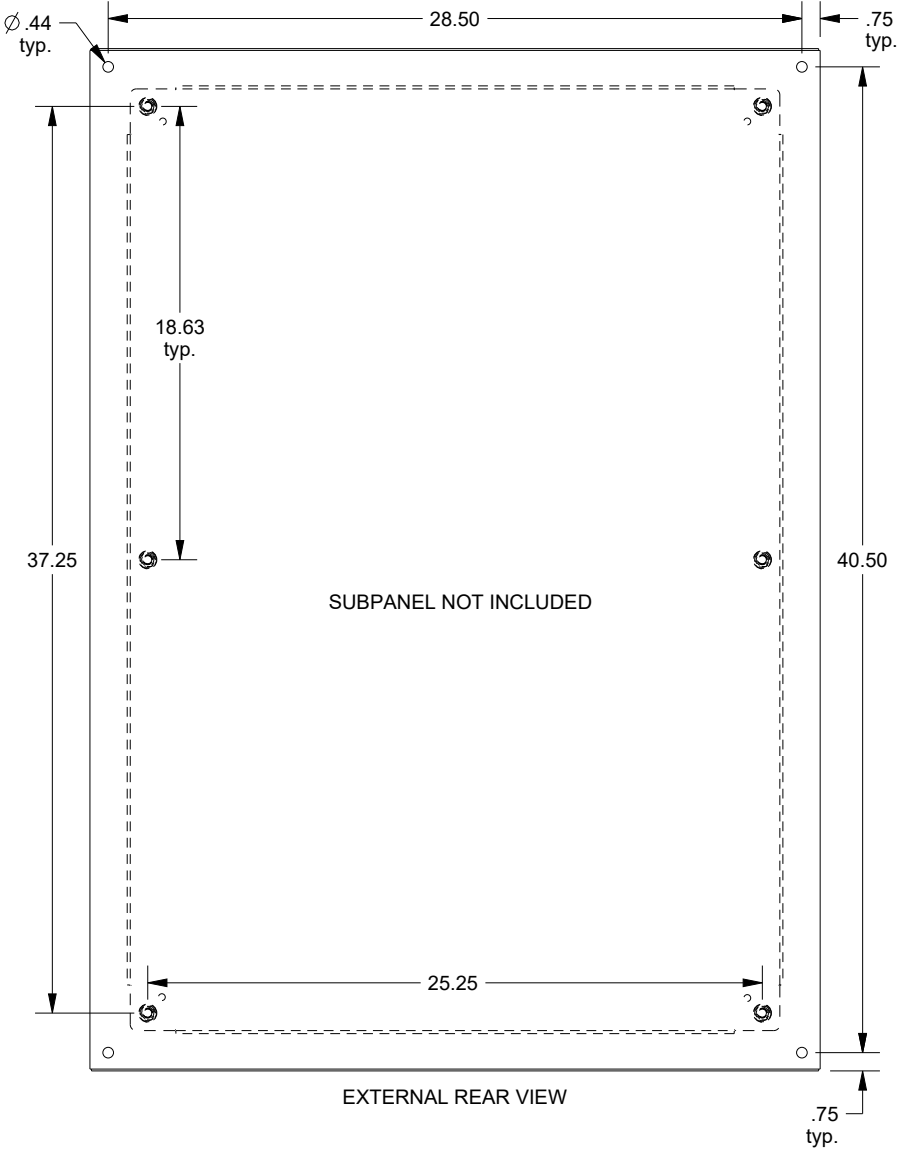

SAGINAW CONTROL & ENGINEERING SCE-42EL3010SS6LP

TOP VIEW

LEFT SIDE VIEW

FRONT VIEW

RIGHT SIDE VIEW

EXTERNAL REAR VIEW

BOTTOM VIEW