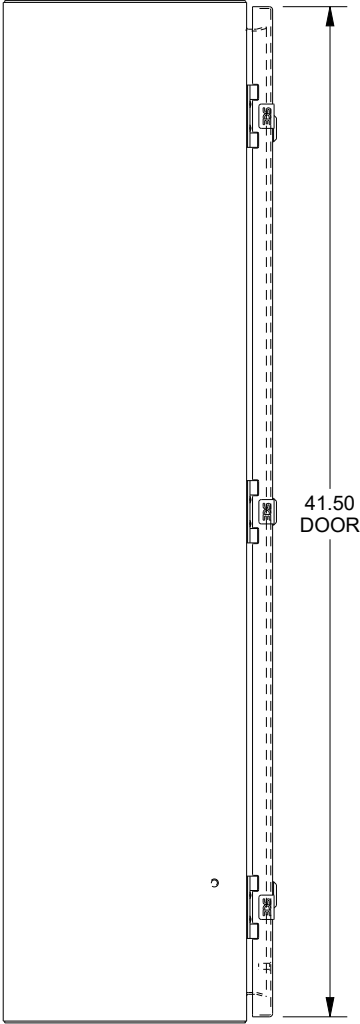

SAGINAW CONTROL & ENGINEERING SCE-42EL3010SS6LP

TOP VIEW

LEFT SIDE VIEW

FRONT VIEW

RIGHT SIDE VIEW

EXTERNAL REAR VIEW

BOTTOM VIEW